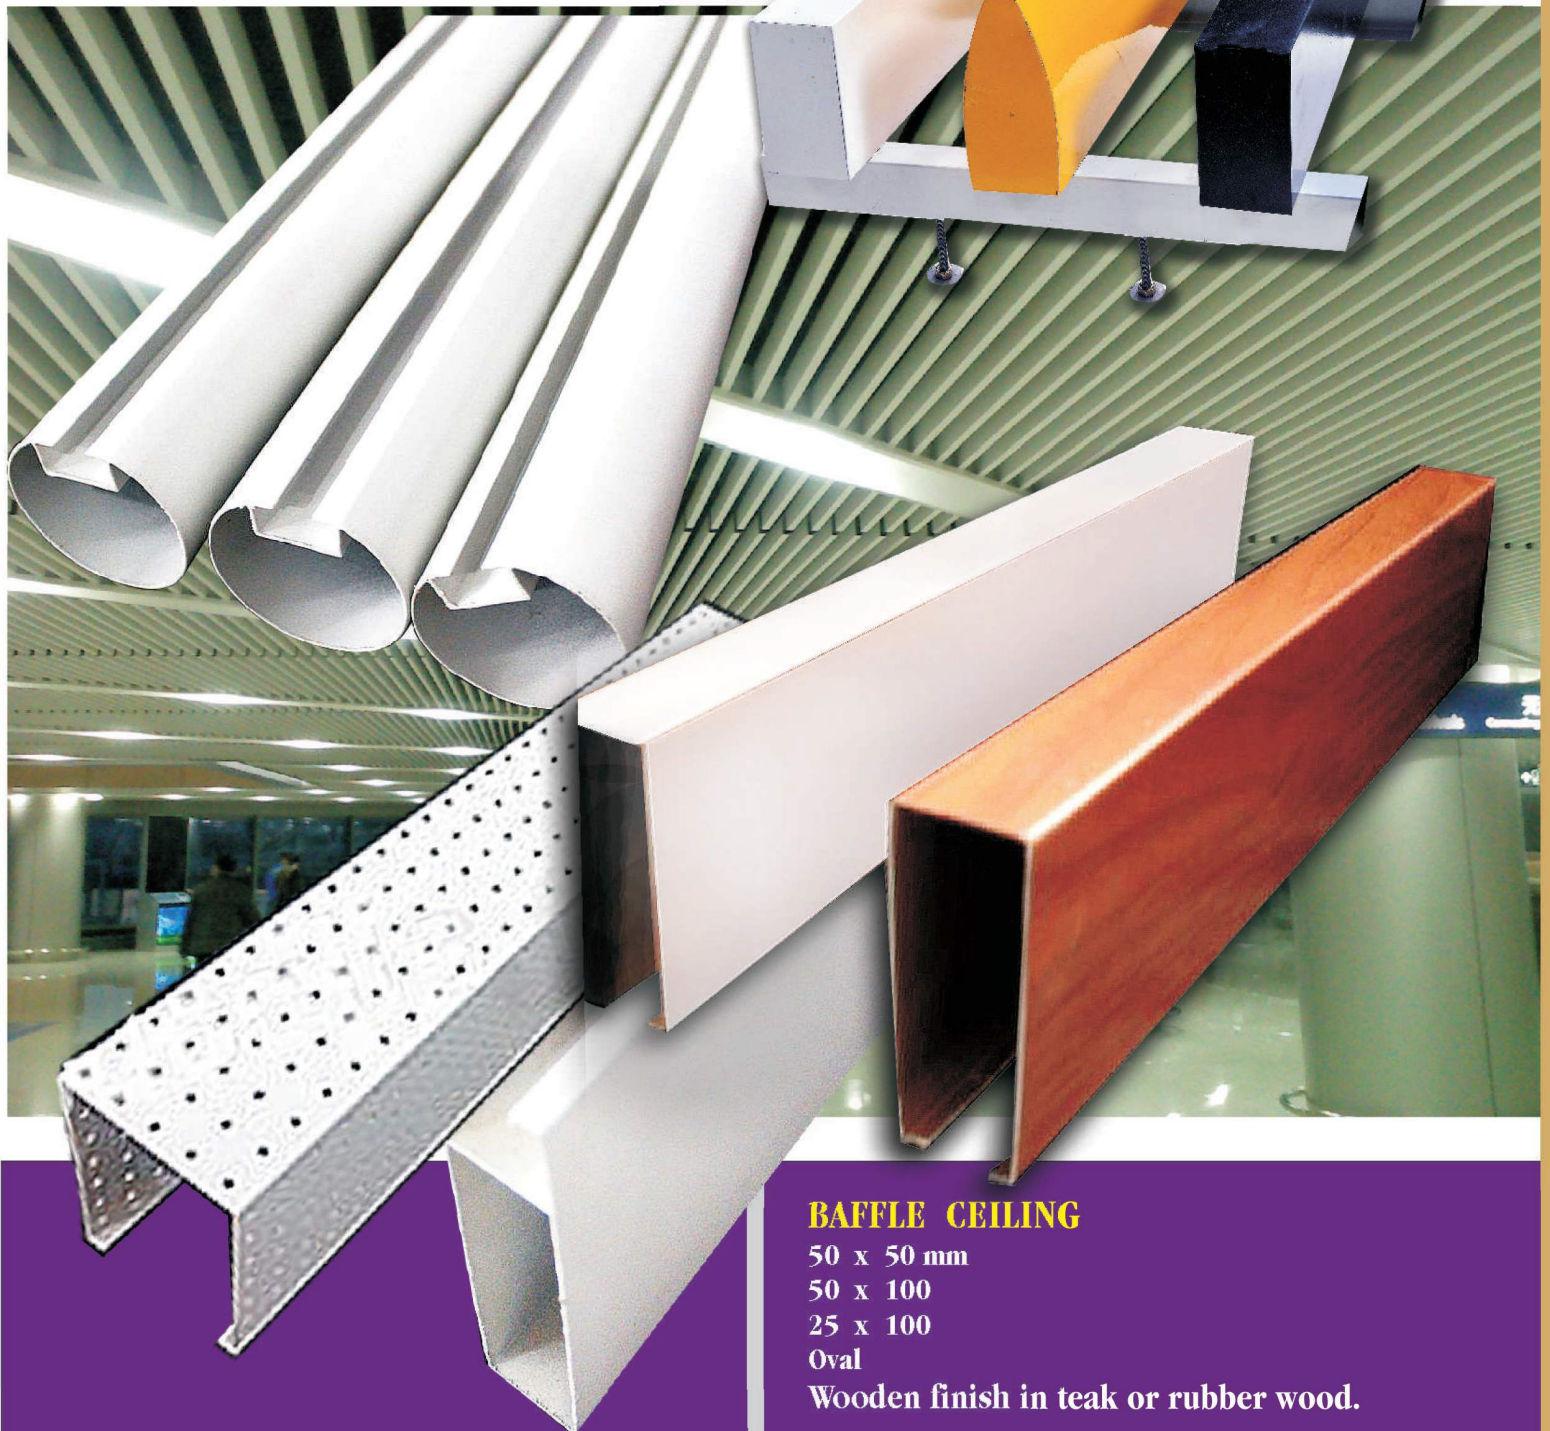

BAFFLE CEILING

50 X 100 and 25X100MM

BAFFLE CEILING

50 x 50 mm

50 x 100

25 x 100

Oval

Wooden finish in teak or rubber wood.