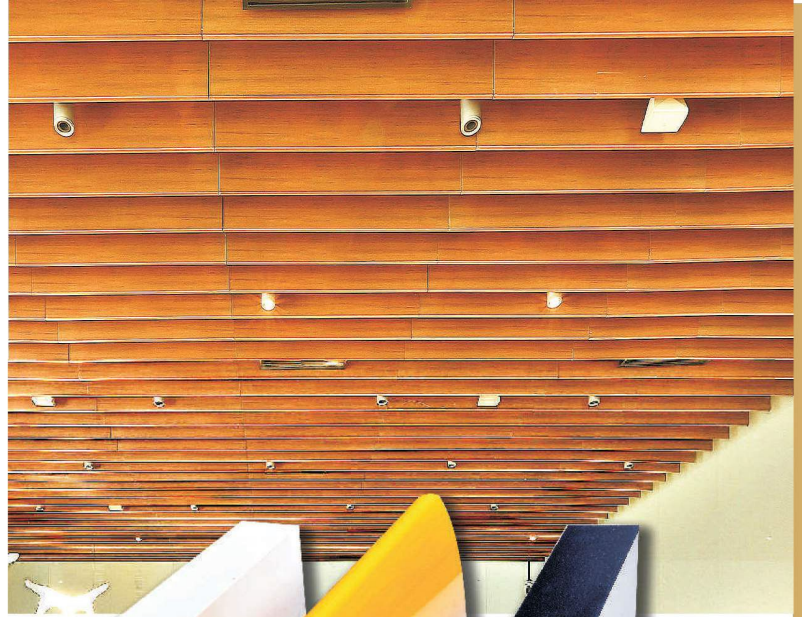

BAFFLE CEILING

50 X 100 and 25X100MM

BAFFLE CEILING

50 x 50 mm

50 x 100

25 x 100

Oval

Wooden finish in teak or rubber wood.