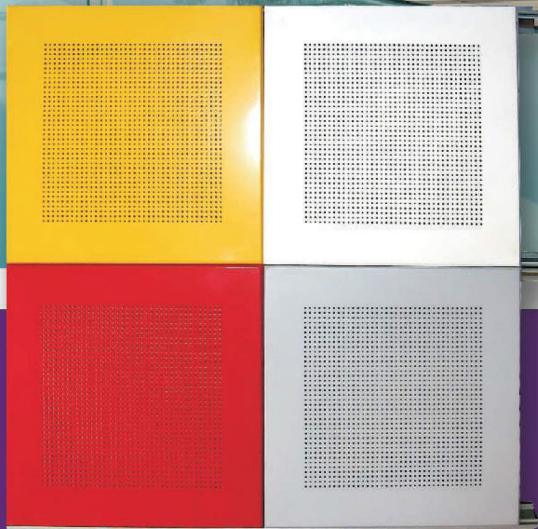

CLIP-IN SYSTEM

SIZE: 600 X 600/ 600 X1200 MM

CLIP- IN SYSTEM

Gi color coated
Aluminum and stainless steel,
light reflection 68%, fire rating - class a
Can be removed, swiped and cleaned
in kitchen & hospitals.