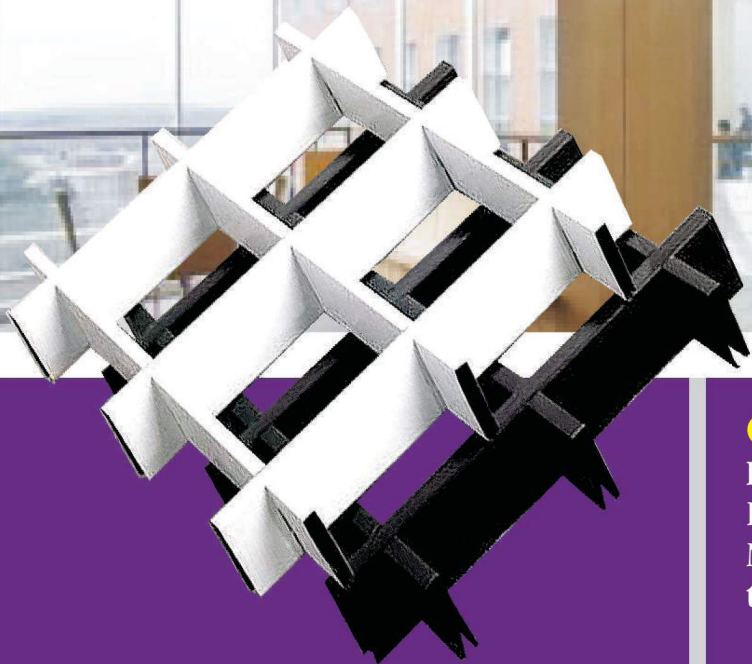

OPEN CELL CEILING

FROM: 50MM to 200MM SQ

OPEN CELL CEILING

From 50 mm sq - 200 mm sq

In square and rectangle tiles

Multi color shades combined with grids that gives a complete aesthetic look.